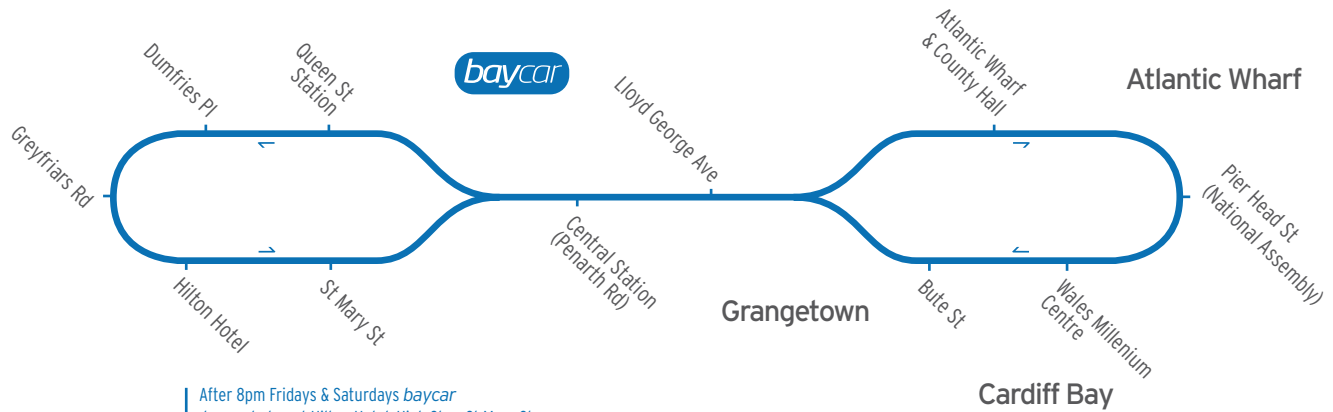

baycar fares

	adult	child
single	£1.50	£1
return	£2	£1.30

baycar special fares apply

Mondays to Fridays

Atlantic Wharf County Hall	0600	0612	0624	0636	0644	0656	0708	0718	0728	0740	0746	0756	then at	06	16	26	36	46	56	until	1816	1826
Pier Head Street National Assembly	0603	0615	0627	0639	0647	0659	0711	0721	0731	0743	0749	0759		09	19	29	39	49	59		1819	1829
Wales Millennium Centre	0604	0616	0628	0640	0652	0702	0715	0725	0735	0745	0755	0805		15	25	35	45	55	05		1825	1834
Central Station Penarth Road	0611	0623	0635	0647	0659	0709	0721	0731	0741	0751	0801	0811		21	31	41	51	01	11		1831	1840
Queen Street Station	0615	0627	0639	0651	0703	0713	0727	0737	0747	0757	0807	0817		27	37	47	57	07	17		1837	1845
Dumfries Place	0616	0628	0640	0652	0704	0714	0728	0738	0748	0758	0808	0818		28	38	48	58	08	18		1838	1846
Hilton Hotel	0620	0632	0644	0656	0706	0716	0734	0744	0754	0804	0814	0824		34	44	54	04	14	24		1844	1850
St Mary Street Wyndham Arcade	0623	0635	0647	0659	0709	0719	0738	0748	0758	0808	0818	0828		38	48	58	08	18	28		1848	1854
Central Station Penarth Road	0626	0638	0650	0702	0712	0722	0740	0750	0800	0810	0820	0830		40	50	00	10	20	30		1850	1855
Atlantic Wharf County Hall	0632	0644	0656	0708	0718	0728	0746	0756	0806	0816	0826	0836		46	56	06	16	26	36		1856	
Pier Head Street National Assembly	0635	0647	0659	0711	0721	0731	0749	0759	0809	0819	0829	0839		49	59	09	19	29	39		1859	
Wales Millennium Centre	0637	0649	0701	0713	0723	0733	0751	0801	0811	0821	0831	0841		51	01	11	21	31	41		1901	

Mondays to Fridays

Atlantic Wharf County Hall	1836	1846	1856	1911	1921	1931	1943	1955	2012	2032	2052	2112	2132	2152	2212	2232	2252	2312	2329
Pier Head Street National Assembly	1839	1849	1859	1914	1924	1934	1946	1958	2015	2035	2055	2115	2135	2155	2215	2235	2255	2315	2332
Wales Millennium Centre	1844	1854	1904	1916	1928	1940	1952	2002	2020	2040	2100	2120	2140	2200	2220	2240	2300	2320	2335
Central Station Penarth Road	1850	1900	1910	1922	1934	1946	1958	2008	2026	2046	2106	2126	2146	2206	2226	2246	2306	2326	2341
Queen Street Station	1855	1905	1915	1927	1939	1951	2001	2011	2031	2051	2111	2131	2151	2211	2231	2251	2311	2330	2345
Dumfries Place	1856	1906	1916	1928	1940	1952	2002	2012	2032	2052	2112	2132	2152	2212	2232	2252	2312	2331	2346
Hilton Hotel	1900	1910	1920	1932	1944	2001	2006	2019	2039	2059	2119	2139	2159	2219	2239	2259	2318	2334	2349
St Mary Street Wyndham Arcade	1904	1914	1924	1936	1948	2005	2011	2024	2044	2104	2124	2144	2204	2224	2244	2304	2321	2337	2352
Central Station Penarth Road	1905	1915	1925	1937	1949	2006	2012	2026	2046	2106	2126	2146	2206	2226	2246	2306	2323	2339	2354
Atlantic Wharf County Hall	1911	1921	1931	1943	1955	2012	2032	2052	2112	2132	2152	2212	2232	2252	2312	2329	2345	2400	
Pier Head Street National Assembly	1914	1924	1934	1946	1958	2015	2035	2055	2115	2135	2155	2215	2235	2255	2315	2332	2348	0003	
Wales Millennium Centre	1916	1926	1936	1948	2000	2017	2036	2056	2116	2136	2156	2216	2236	2256	2316	2333	2349	0004	

on Friday and Saturday evenings after 2000 baycar does not stop at Hilton Hotel and St Mary Street